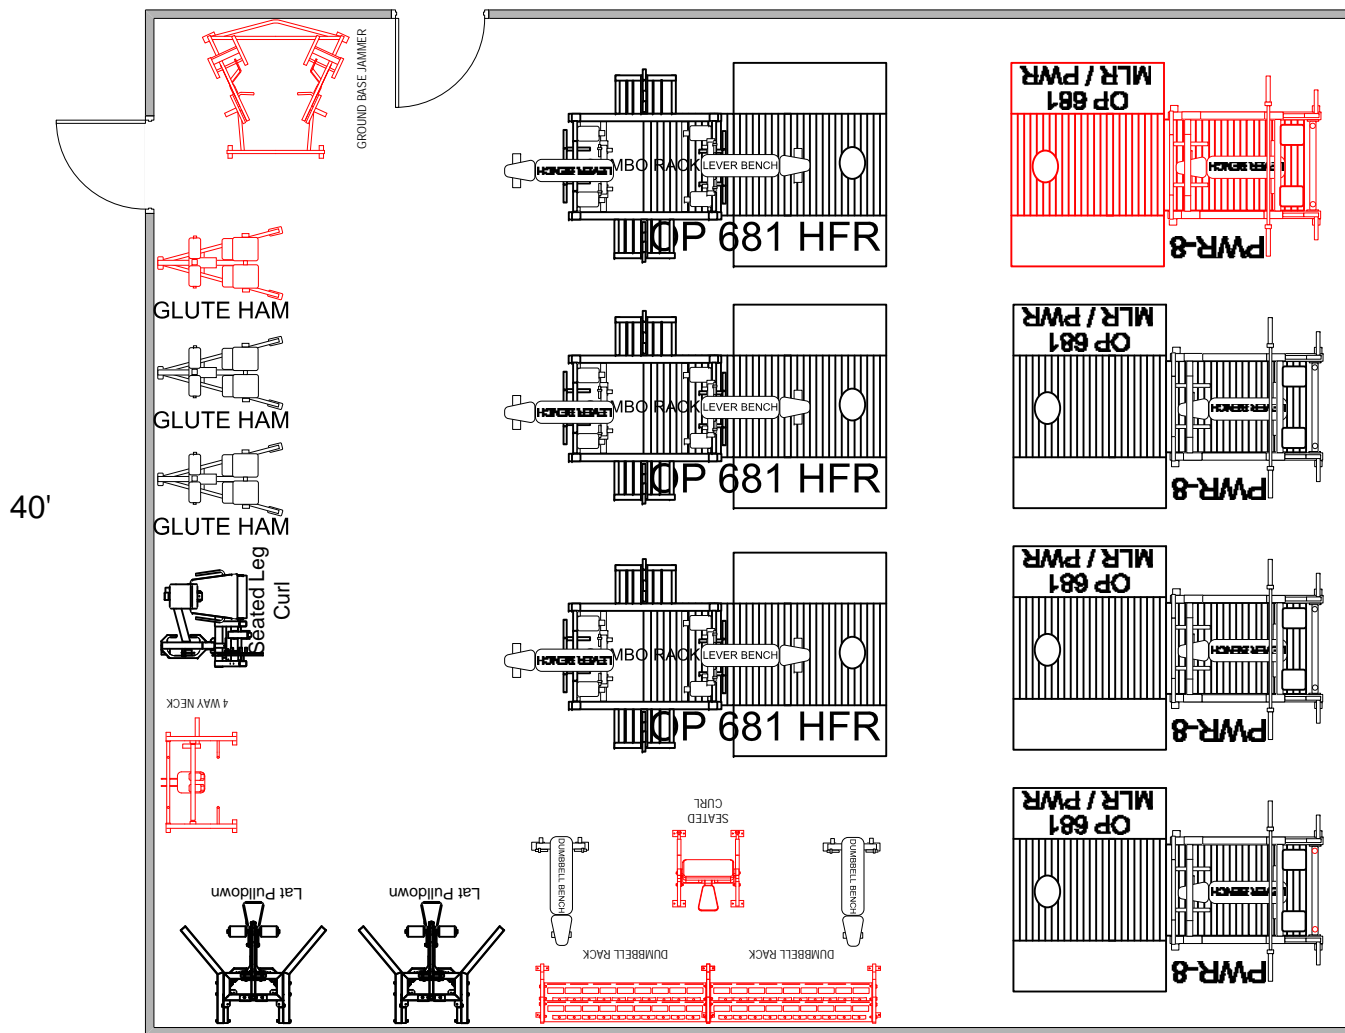

47'6"

Facility Layout For  
**New Hampton HS**

Sales Contact: Tim O'Neill

Date: 6/1/13

Phone: 641-757-7934

Layout Version: 1

**POWER  
LIFT®**