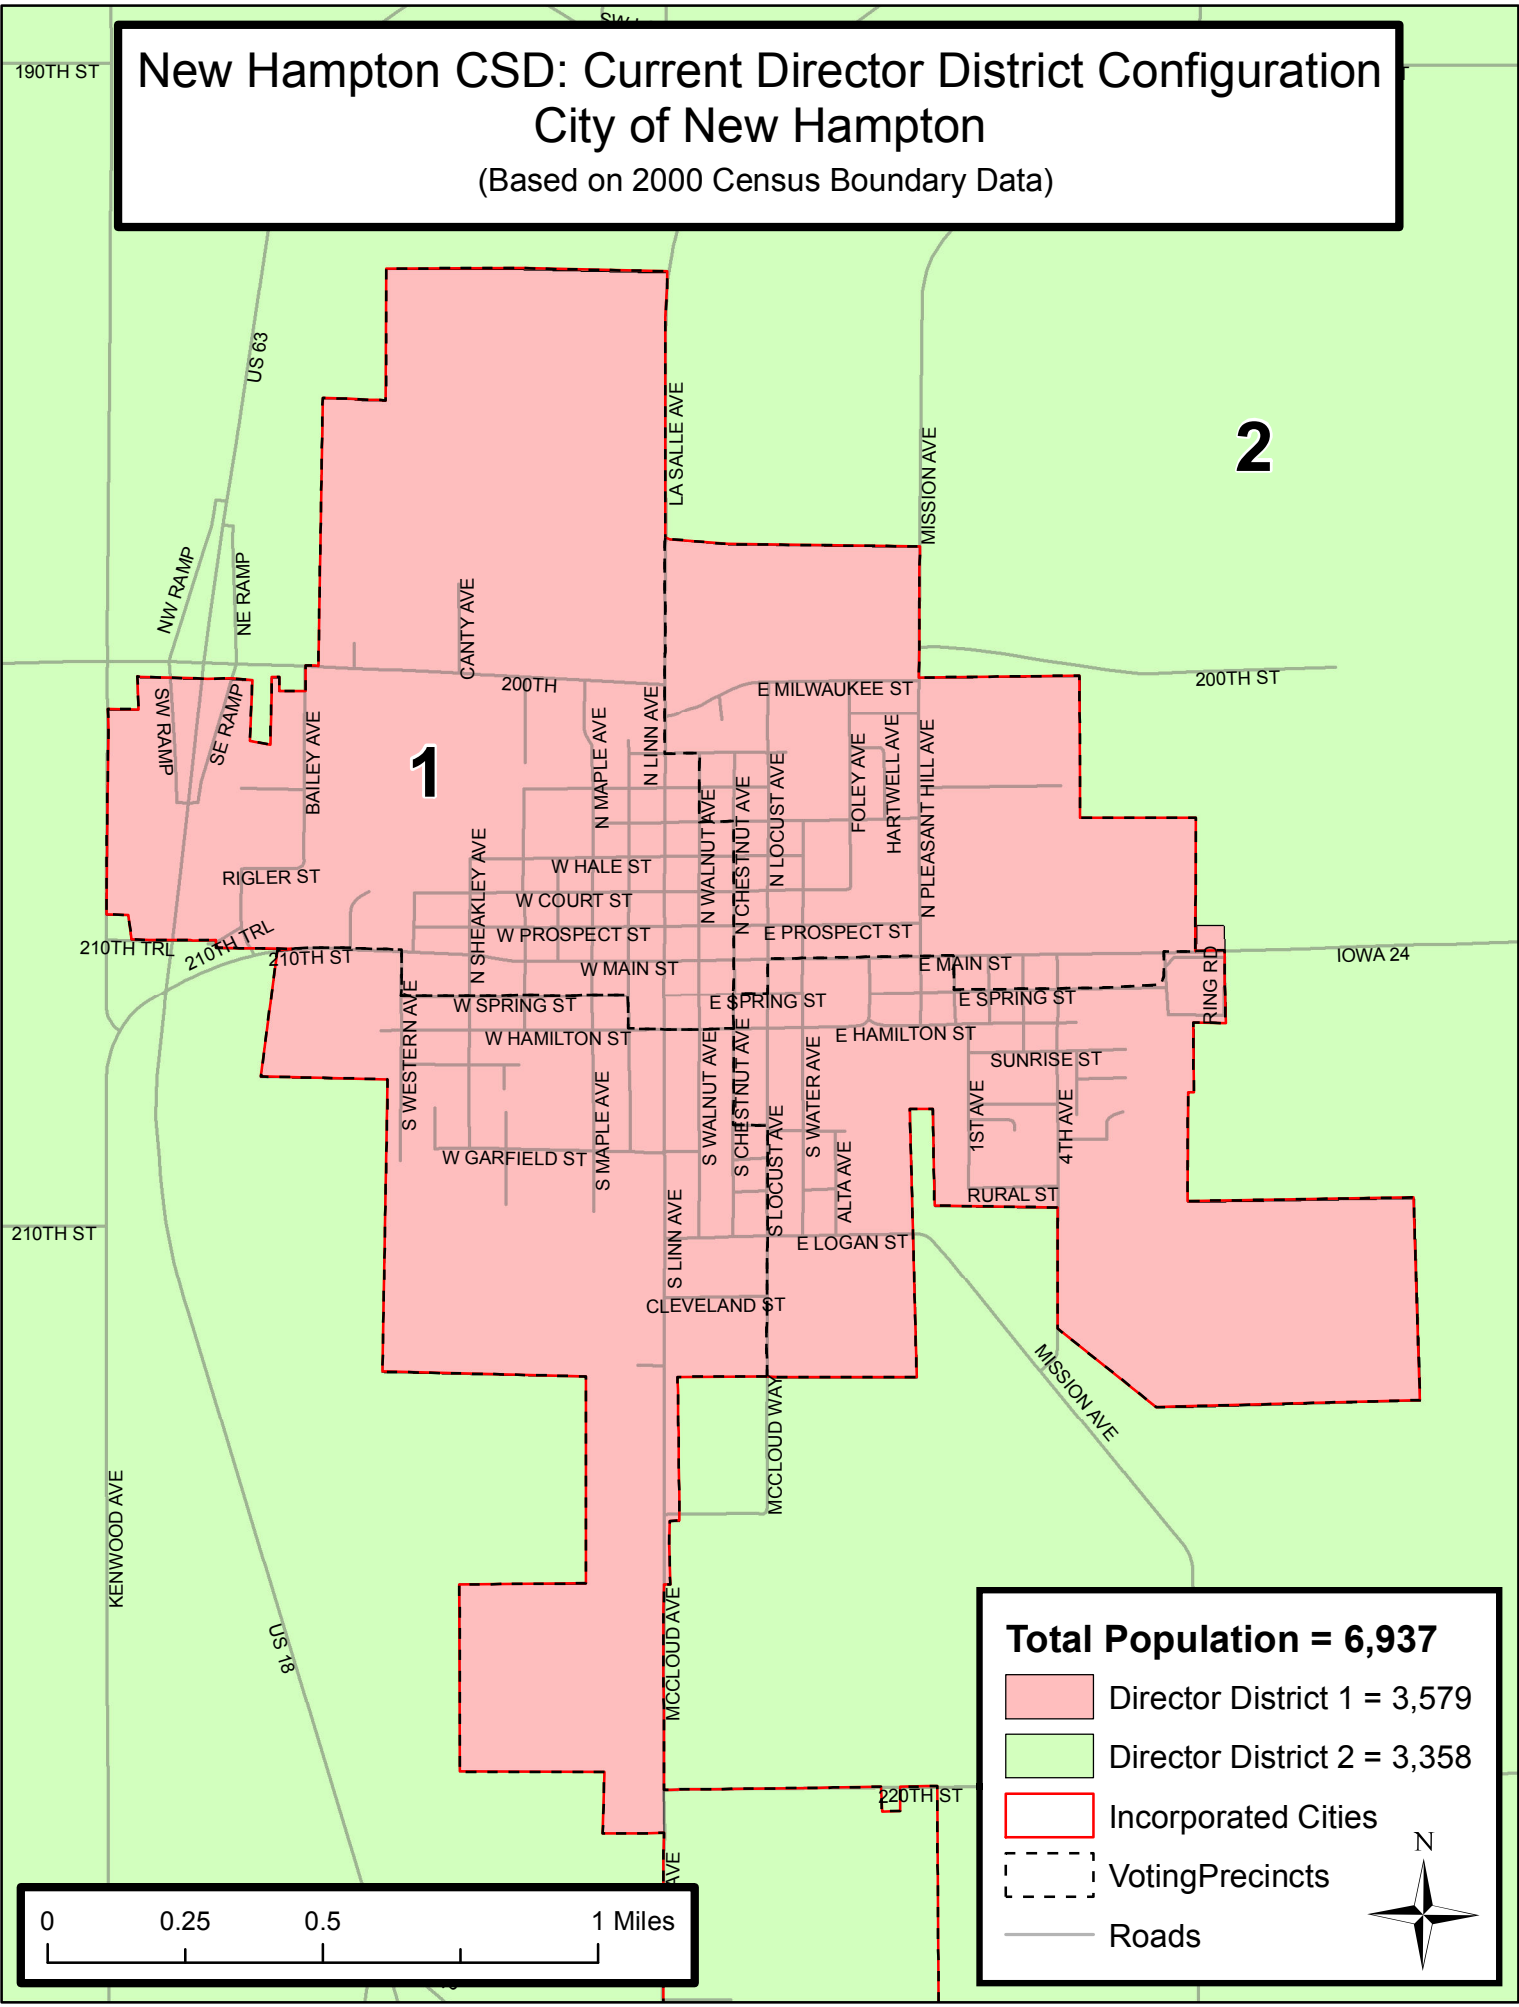

New Hampton CSD: Current Director District Configuration

City of New Hampton

(Based on 2000 Census Boundary Data)

2

1

Total Population = 6,937

Director District 1 = 3,579

Director District 2 = 3,358

Incorporated Cities

Voting Precincts

Roads

0 0.25 0.5 1 Miles