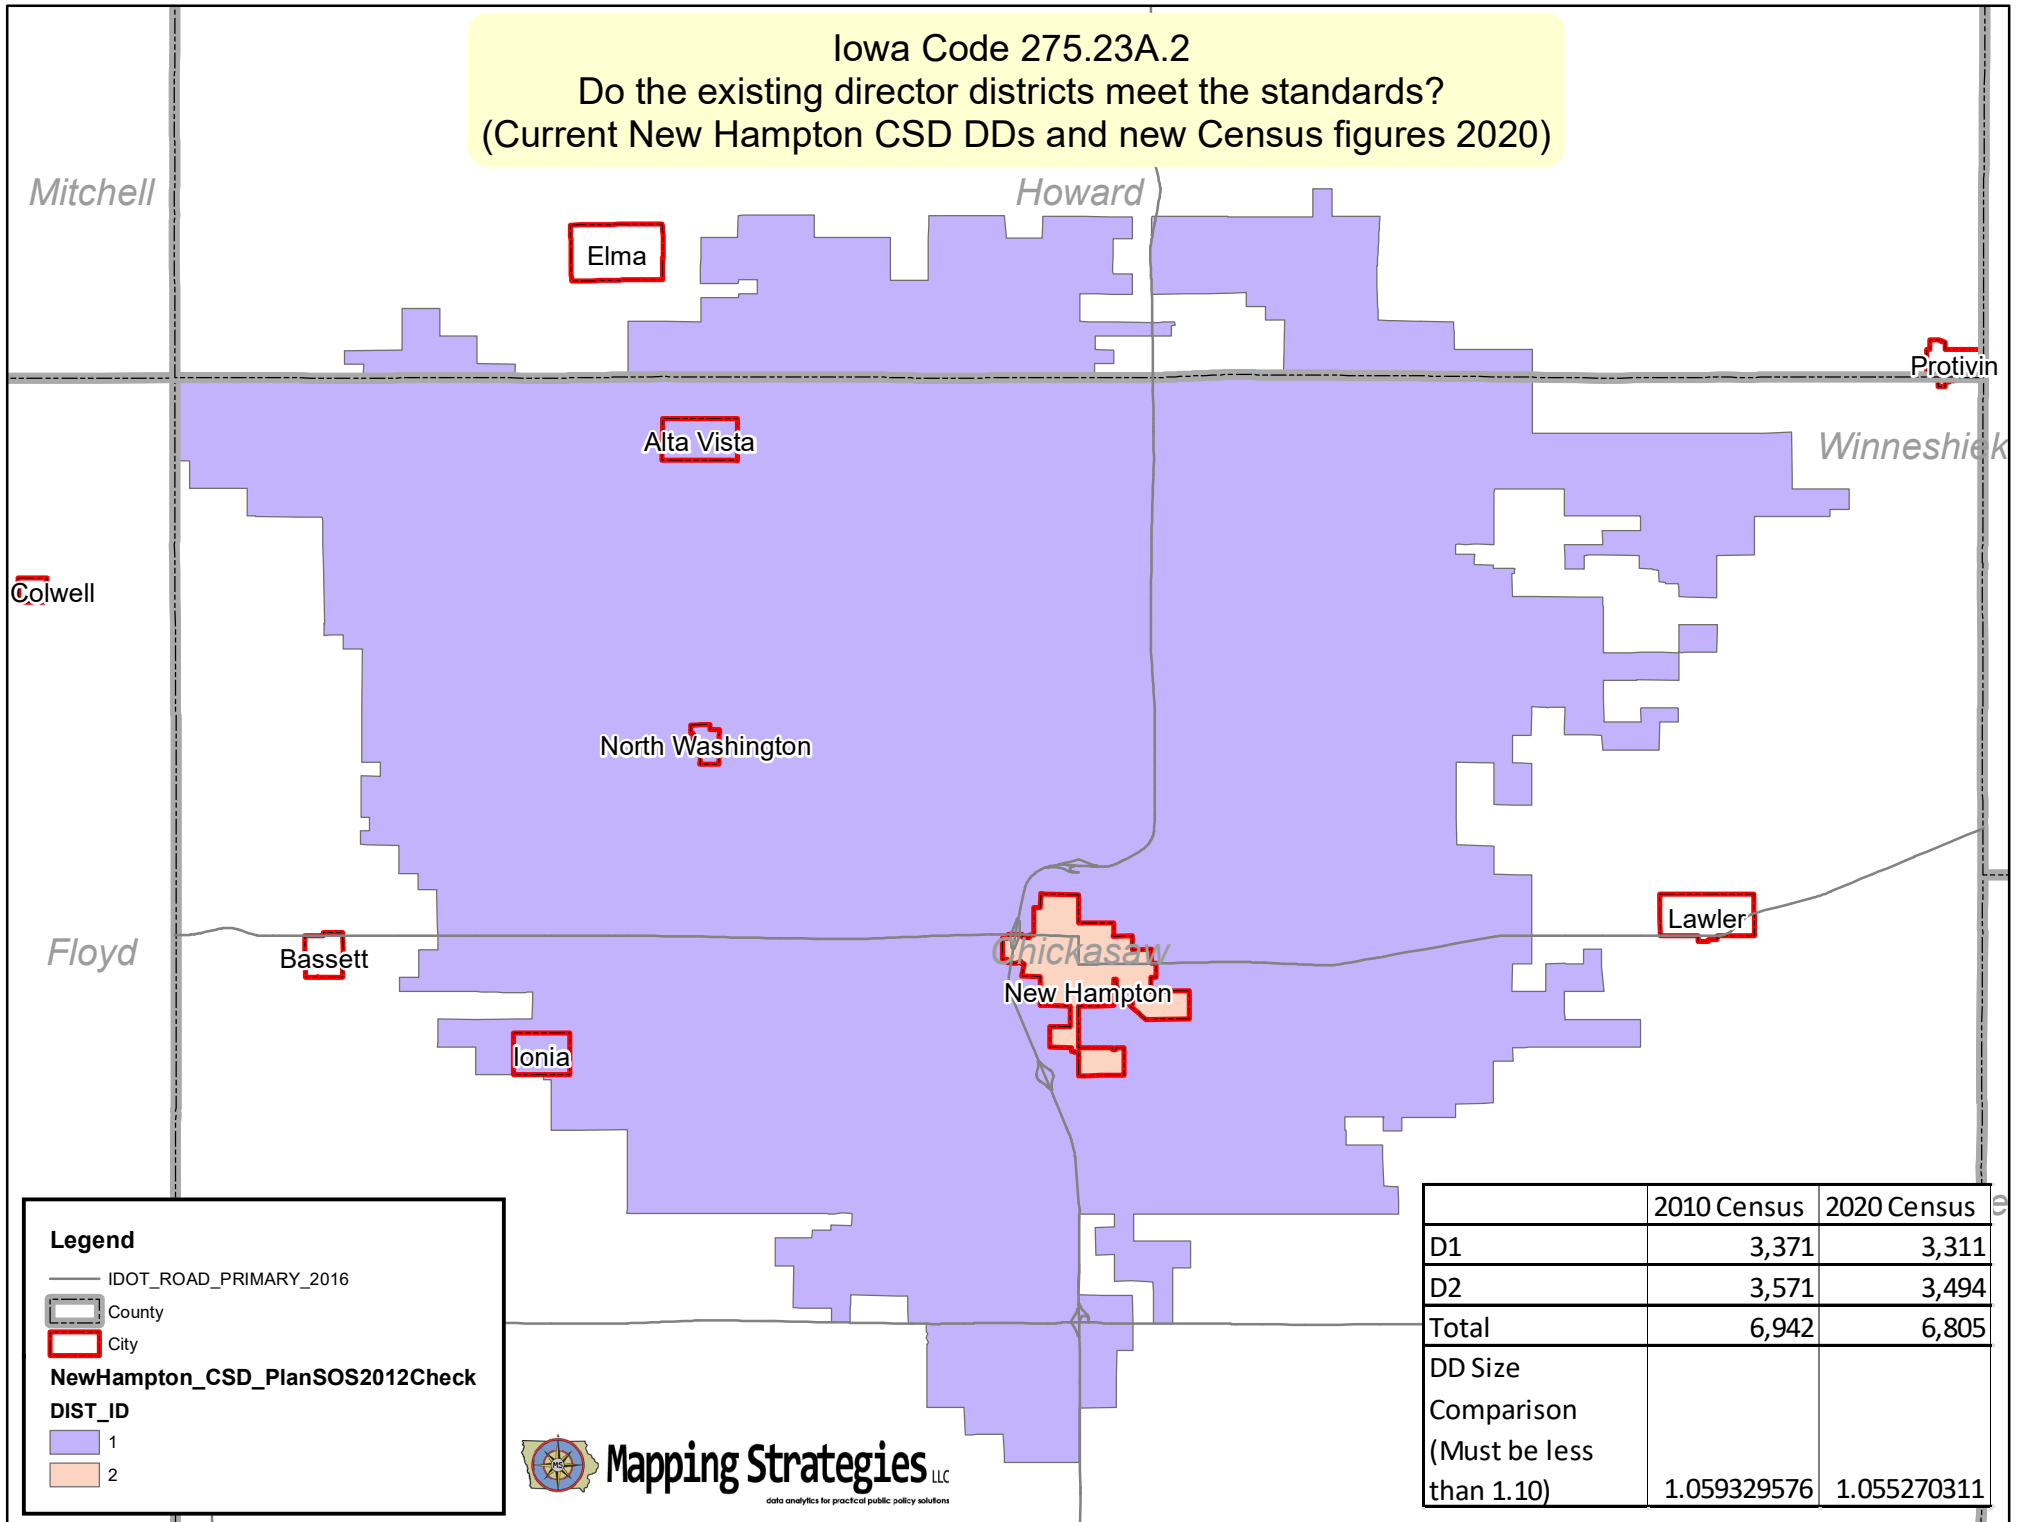

Iowa Code 275.23A.2  
 Do the existing director districts meet the standards?  
 (Current New Hampton CSD DDs and new Census figures 2020)

**Legend**

- IDOT\_ROAD\_PRIMARY\_2016
- ▭ County
- ▭ City

**NewHampton\_CSD\_PlanSOS2012Check**

**DIST\_ID**

- 1
- 2

	2010 Census	2020 Census
D1	3,371	3,311
D2	3,571	3,494
Total	6,942	6,805
DD Size Comparison (Must be less than 1.10)	1.059329576	1.055270311